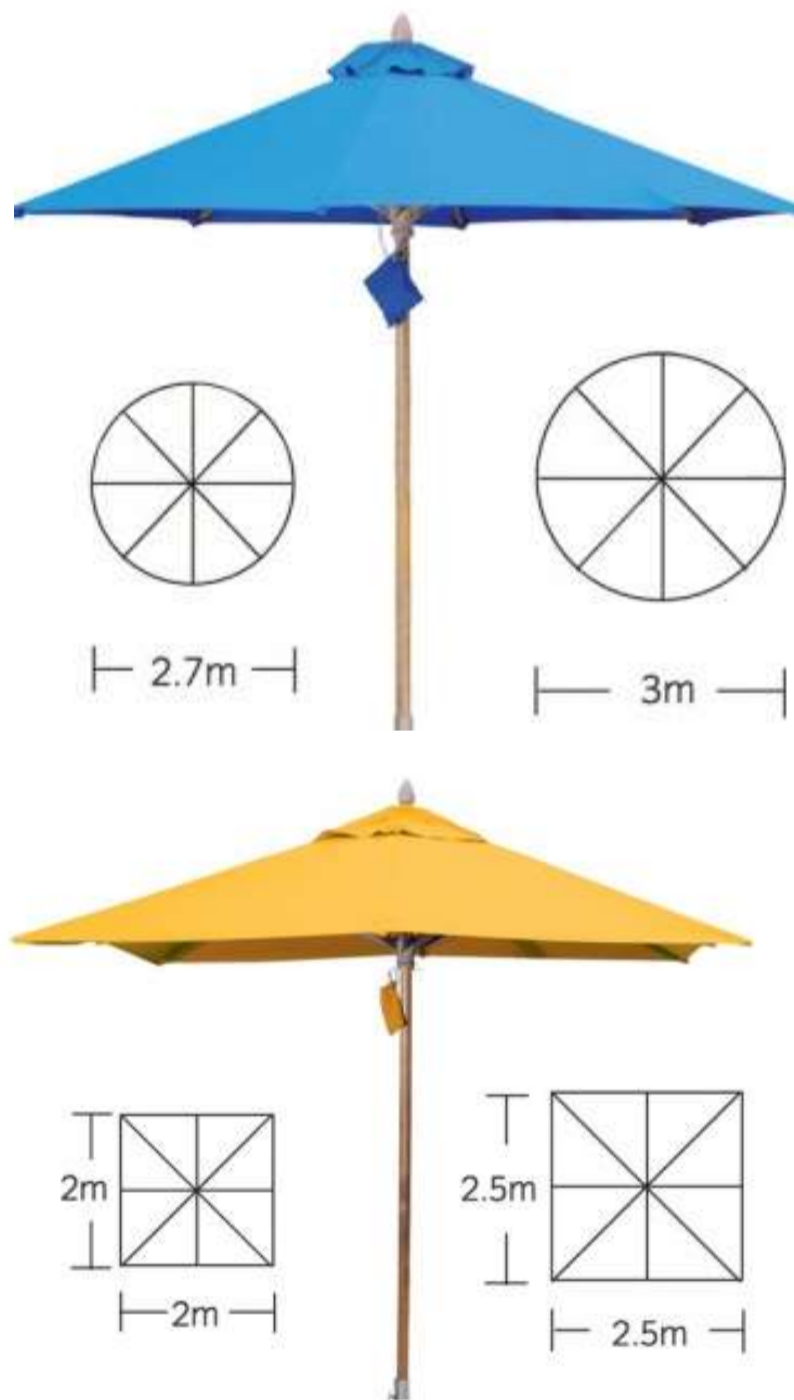

Center Pole Sun Umbrellas

Specifications Available:

Frame Types:

- Hardwood (Teak Color Finish)
- Fiberglass (Teak Color Finish)

Umbrella Types:

- Square Type
  - 2.0m X 2.0m
  - 2.5m X 2.5m
- Round Type
  - 2.7m diameter
  - 3.0m diameter