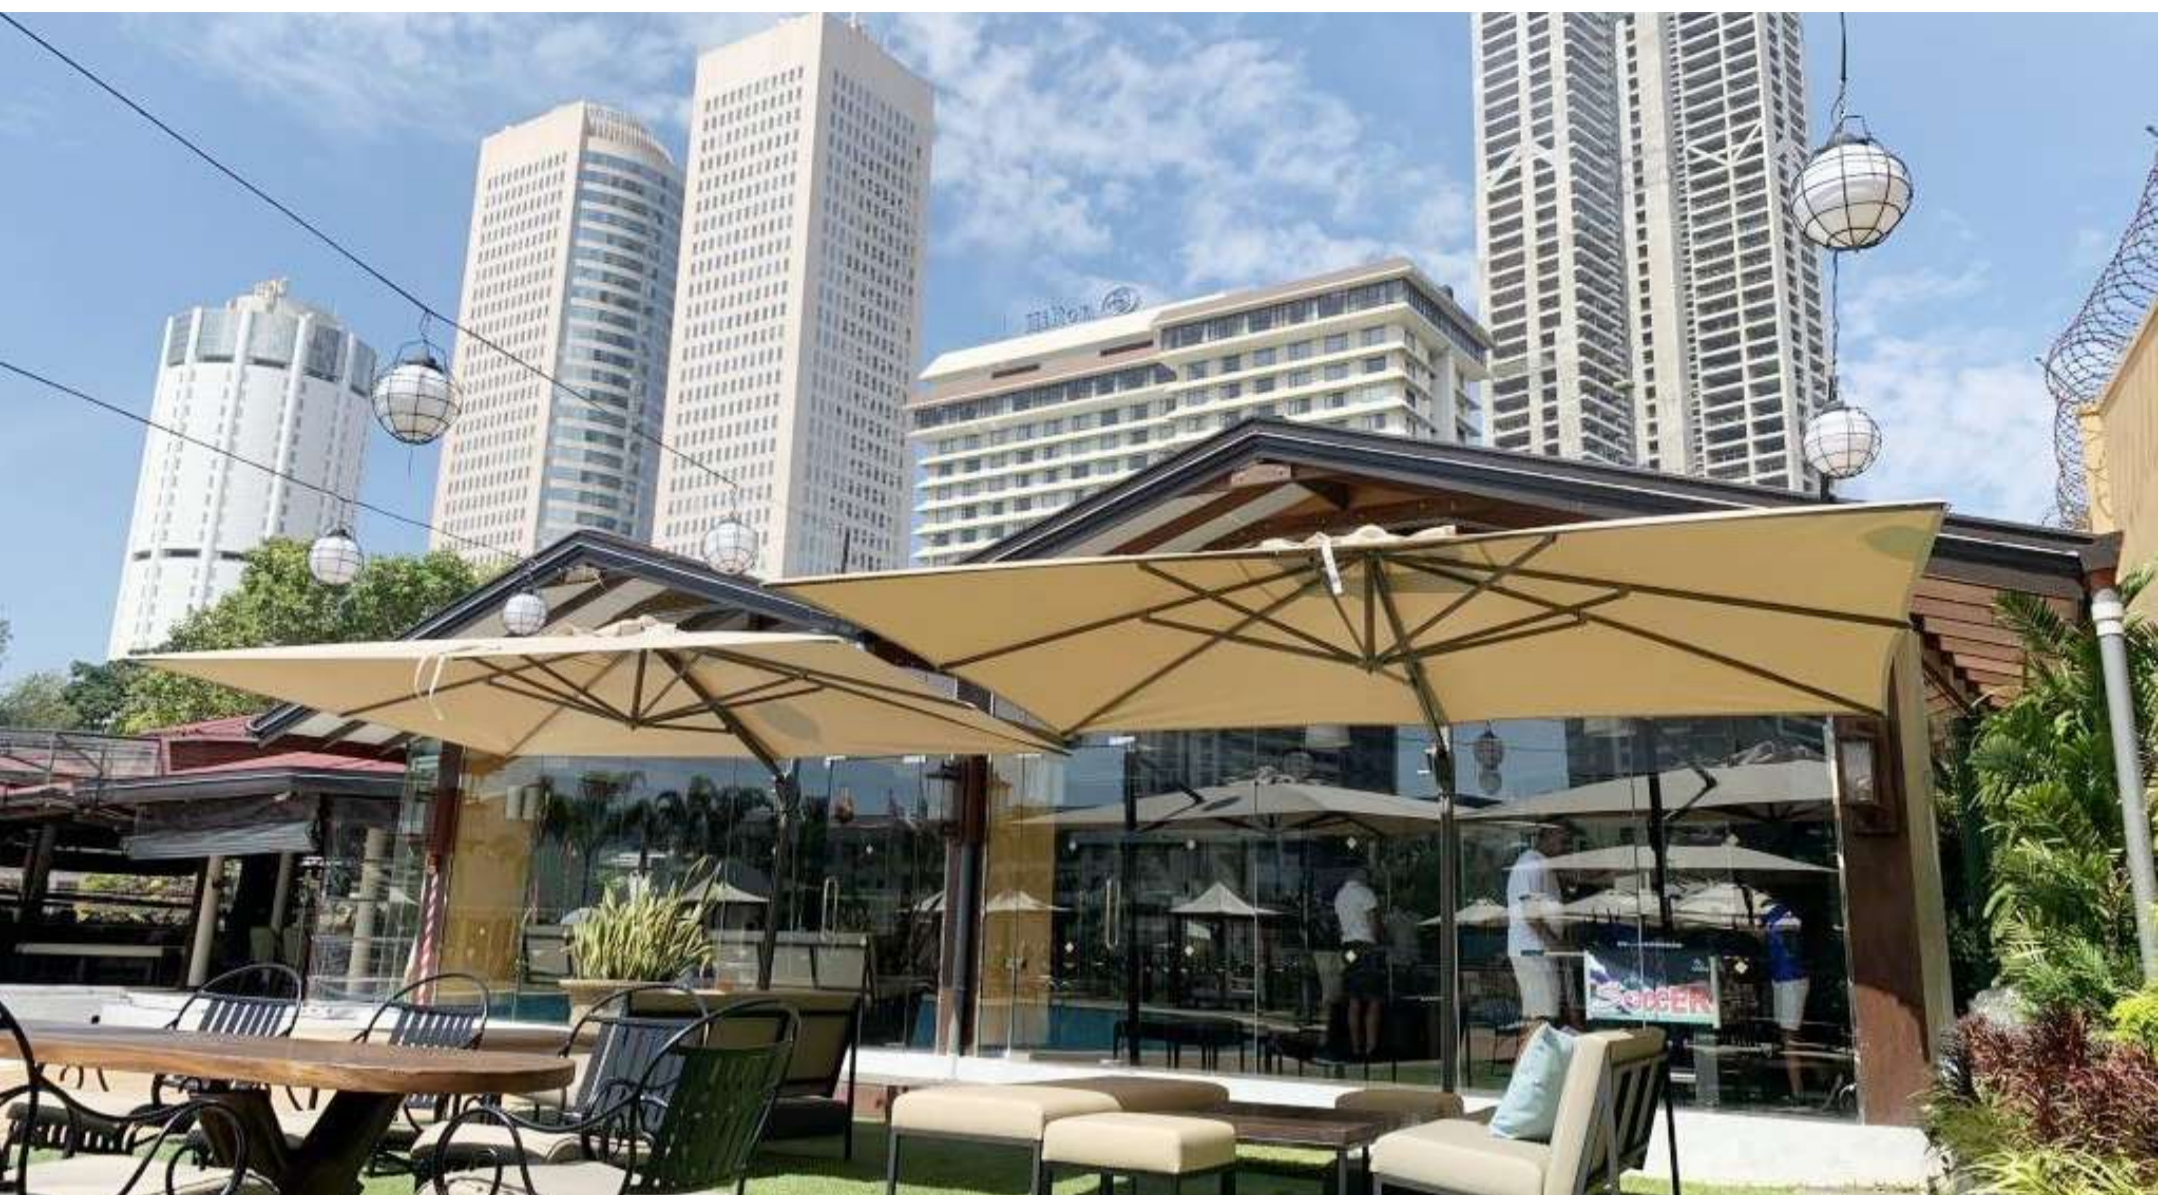

Side Post Sun Umbrellas

Specifications Available:

Frame Types:

- Steel

Umbrella Types:

- Square Type
  - 3.0m X 3.0m
- Rectangular Type
  - 3.0m X 4.0m
- Octagonal Type
  - 3.5m diameter
  - 3.8m diameter